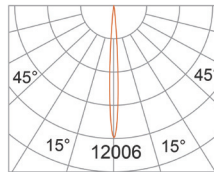

LUMEN OUTPUT & WATTAGE (BASE ON 3000K)

	COCO-HTE-9630		
Wattage	9.6 W		
Beam Angle	9 Degree	13 Degree	25 Degree
Delivered Lumen	795 lm	890 lm	916 lm

FIXTURE SPECIFICATION

LED CHIPS

Cree LED

HOUSING

Aluminum body

PHOTOMETRIC CURVES

COCO-HTE-9630

*UNIT: CD

AT 3000K, 90CRI
3000K- 9° BEAM

3000K- 13° BEAM

3000K- 25° BEAM