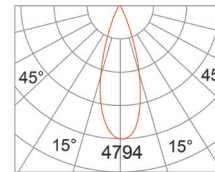

LUMEN OUTPUT & WATTAGE (BASE ON 3000K)

	COCO-HTE-9630		
Wattage	9.6 W		
Beam Angle	9 Degree	13 Degree	25 Degree
Delivered Lumen	795 lm	890 lm	916 lm

FIXTURE SPECIFICATION

LED CHIPS

Cree LED

HOUSING

Aluminum body

PHOTOMETRIC CURVES

COCO-HTE-9630

*UNIT: CD

AT 3000K, 90CRI
3000K- 9° BEAM

3000K- 13° BEAM

3000K- 25° BEAM