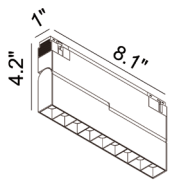

FIXTURE SPECIFICATION

LED CHIPS

Cree LED

HOUSING

Aluminum body

MECHANICAL

Fixture have 180 degree tilt angle.

WARRANTY

5 year warranty.

IP RATED

IP20 rated, dry location only.

LISTING

ETL listing, CE listing

PHOTOMETRIC CURVES

COCO-HTE-9630