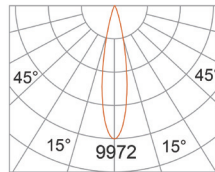

LUMEN OUTPUT & WATTAGE (BASE ON 3000K)

	COCO-HTE-9630		
Wattage	9.6 W		
Beam Angle	9 Degree	13 Degree	25 Degree
Delivered Lumen	795 lm	890 lm	916 lm

FIXTURE SPECIFICATION

LED CHIPS

Cree LED

HOUSING

Aluminum body

PHOTOMETRIC CURVES

COCO-HTE-9630

*UNIT: CD

AT 3000K, 90CRI
3000K- 9° BEAM

3000K- 13° BEAM

3000K- 25° BEAM