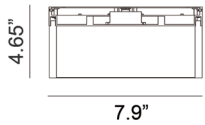

FIXTURE SPECIFICATION

LED CHIPS

Samsung LED

HOUSING

Aluminum body

WARRANTY

5 year warranty.

IP RATED

IP20 rated, dry location only.

LISTING

ETL listing, CE listing

PHOTOMETRIC CURVES

SILO-6

*UNIT: CD

AT 3000K, 90CRI
3000K- 158° BEAM

SILO-8

*UNIT: CD

AT 3000K, 90CRI
3000K- 138° BEAM

SILO-12

*UNIT: CD

AT 3000K, 90CRI
3000K- 161° BEAM