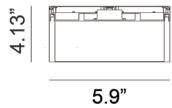

5 year warranty.

IP RATED

IP20 rated, dry location only.

LISTING

ETL listing, CE listing

PHOTOMETRIC CURVES

SILO-6

*UNIT: CD