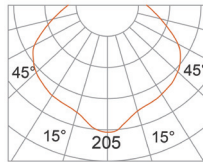

5 year warranty.

IP RATED

IP20 rated, dry location only.

LISTING

ETL listing, CE listing

PHOTOMETRIC CURVES

SILO-6

*UNIT: CD

AT 3000K, 90CRI
3000K- 158° BEAM

SILO-8

*UNIT: CD

AT 3000K, 90CRI
3000K- 138° BEAM

SILO-12

*UNIT: CD

AT 3000K, 90CRI
3000K- 161° BEAM