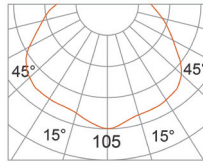

5 year warranty.

IP RATED

IP20 rated, dry location only.

LISTING

ETL listing, CE listing

PHOTOMETRIC CURVES

SILO-6

*UNIT: CD

AT 3000K, 90CRI
3000K- 158° BEAM

SILO-8

*UNIT: CD

AT 3000K, 90CRI
3000K- 138° BEAM

SILO-12

*UNIT: CD

AT 3000K, 90CRI
3000K- 161° BEAM