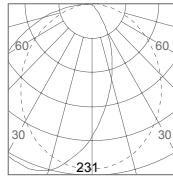

*UNIT: CD

AT 3000K, 90CRI
3000K- WALL WASH

CWW-11