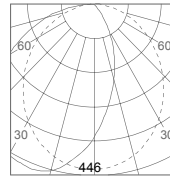

Photometric Curves

CWW-06

*UNIT: CD

AT 3000K, 90CRI
3000K- WALL WASH

CWW-11

*UNIT: CD

AT 3000K, 90CRI
3000K- WALL WASH