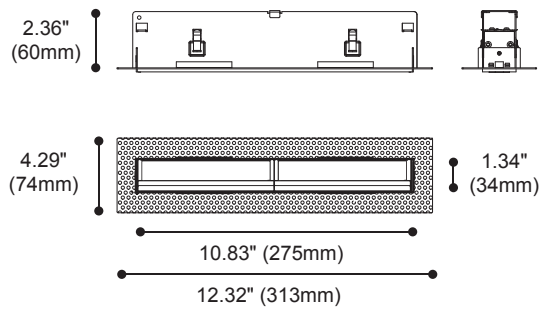

LUMEN OUTPUT & WATTAGE

	CWW-06	CWW-11
Wattage	10 W	20 W
BEAM ANGLE	Wall Wash	Wall Wash
Lumen Output	431 lm	834 lm

FIXTURE DIMENSIONS

CWW-06

TRIMMED

CEILING CUTOUT

CWW-11

TRIMMED

CEILING CUTOUT

CWW-06-SF

SPACKLE FLANGE

CEILING CUTOUT

CWW-11-SF

SPACKLE FLANGE

CEILING CUTOUT

Photometric Curves