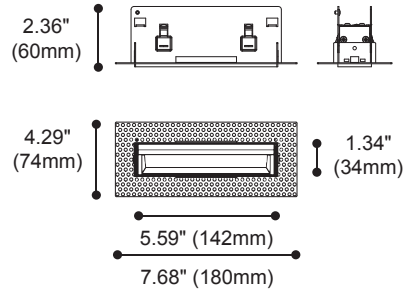

LUMEN OUTPUT & WATTAGE

	CWW-06	CWW-11
Wattage	10 W	20 W
BEAM ANGLE	Wall Wash	Wall Wash
Lumen Output	431 lm	834 lm

FIXTURE DIMENSIONS

CWW-06

TRIMMED

CEILING CUTOUT

CWW-11

TRIMMED

CEILING CUTOUT

CWW-06-SF

SPACKLE FLANGE

CEILING CUTOUT

CWW-11-SF

SPACKLE FLANGE

CEILING CUTOUT

Photometric Curves