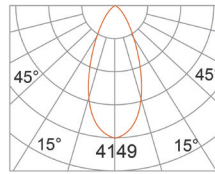

LUMEN OUTPUT & WATTAGE (BASE ON 3000K)

COCO-HTE-9636B-00			
Wattage	13.6 W		
Beam Angle	21 Degree	33 Degree	45 Degree
Delivered Lumen	1277 lm	1179 lm	1266 lm

LUMEN MULTIPLIER

COCO-HTE-9636B-00			
CCT	2700k	3000k	3500k
Factor	0.894	1	1.018

*UNIT: CD

AT 3000K, 90CRI
3000K- 21° BEAM

3000K- 33° BEAM

3000K- 45° BEAM