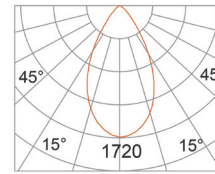

LUMEN OUTPUT & WATTAGE (BASE ON 3000K)

COCO-HTE-9636B-00			
Wattage	13.6 W		
Beam Angle	21 Degree	33 Degree	45 Degree
Delivered Lumen	1277 lm	1179 lm	1266 lm

LUMEN MULTIPLIER

COCO-HTE-9636B-00			
CCT	2700k	3000k	3500k
Factor	0.894	1	1.018

*UNIT: CD

AT 3000K, 90CRI
3000K- 21° BEAM

3000K- 33° BEAM

3000K- 45° BEAM