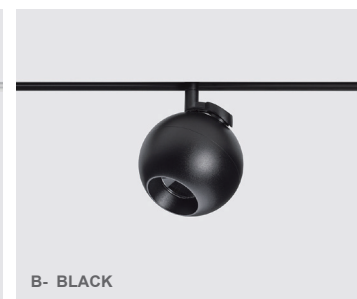

COMPOSITION SYSTEM

ORB

Modular LED sphere lighting fixture. Fixture is easily repositioned and connected automatically with mechanical quick connect fitting.

Project _____

Date _____

Type _____

ORDERING INFORMATION

MODEL	CCT	FINISH	CRI	WATT	BEAM ANGLE	VOLT	DIMMING
COCO-HTE-9636B-00	27- 2700K 30- 3000K 35- 3500K	W- White B- Black	90- 90CRI	14-13.6W	21- 21° 33- 33° 45- 45°	48- 48V	N- Non Dim D- 1-10V Dim
COCO-HTE-9636B-00							

LUMEN OUTPUT & WATTAGE (BASE ON 3000K)

COCO-HTE-9636B-00			
Wattage	13.6 W		
Beam Angle	21 Degree	33 Degree	45 Degree
Delivered Lumen	1277 lm	1179 lm	1266 lm

LUMEN MULTIPLIER

COCO-HTE-9636B-00			
CCT	2700k	3000k	3500k
Factor	0.894	1	1.018