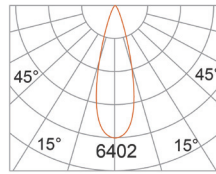

LUMEN OUTPUT & WATTAGE (BASE ON 3000K)

COCO-HTE-9636B-00			
Wattage	13.6 W		
Beam Angle	21 Degree	33 Degree	45 Degree
Delivered Lumen	1277 lm	1179 lm	1266 lm

LUMEN MULTIPLIER

COCO-HTE-9636B-00			
CCT	2700k	3000k	3500k
Factor	0.894	1	1.018

*UNIT: CD

AT 3000K, 90CRI
3000K- 21° BEAM

3000K- 33° BEAM

3000K- 45° BEAM