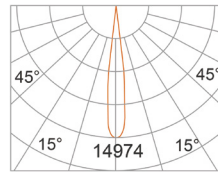

## PHOTOMETRIC CURVES

COCO-HTE-8000

\*UNIT: CD

AT 3000K, 90CRI  
3000K- 14° BEAM

3000K- 22° BEAM

3000K- 39° BEAM