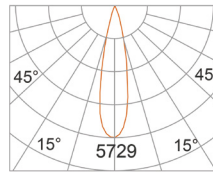

## PHOTOMETRIC CURVES

COCO-HTE-8000

\*UNIT: CD

AT 3000K, 90CRI  
3000K- 14° BEAM

3000K- 22° BEAM

3000K- 39° BEAM