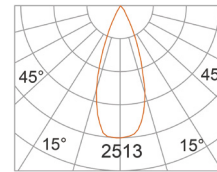

## PHOTOMETRIC CURVES

COCO-HTE-8000

\*UNIT: CD

AT 3000K, 90CRI  
3000K- 14° BEAM

3000K- 22° BEAM

3000K- 39° BEAM