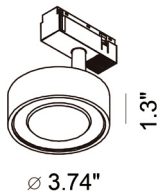

FIXTURE SPECIFICATION

LED CHIPS

CREE CXB1512 LED

HOUSING

Aluminum body

MECHANICAL

Fixture have 40 degree tilt angle and 365 degree rotation angle.

WARRANTY

5 year warranty.

IP RATED

IP20 rated, dry location only.

LISTING

ETL listing, CE listing

PHOTOMETRIC CURVES

COCO-HTE-8000