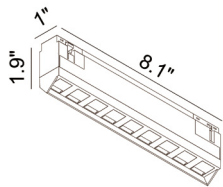

PHOTOMETRIC CURVES

COCO-LBE-9493A

*UNIT: CD

AT 3000K, 90CRI
3000K- ASY BEAM