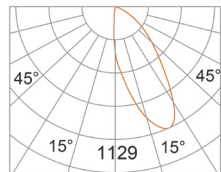

LUMEN OUTPUT & WATTAGE (BASE ON 3000K)

	COCO-LBE-9493A
Wattage	12 W
Delivered Lumen	619 lm

LUMEN MULTIPLIER

	COCO-LBE-9493A		
CCT	2700k	3000k	3500k
Factor	0.935	1	1.065

FIXTURE SPECIFICATION

LED CHIPS

CREE XPG-3 LED

PHOTOMETRIC CURVES

COCO-LBE-9493A

*UNIT: CD

AT 3000K, 90CRI
3000K- ASY BEAM