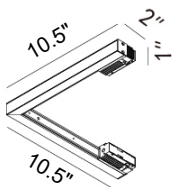

COCO-LBE-9412