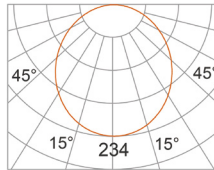

FIXTURE SPECIFICATION

LED CHIPS

Bridgelux 2835 LED

HOUSING

Aluminum body

WARRANTY

5 year warranty.

IP RATED

IP20 rated, dry location only.

LISTING

ETL listing, CE listing

PHOTOMETRIC CURVES & FIXTURE DIMENSIONS

COCO-LBE-9410

*UNIT: CD

AT 3000K, 90CRI
3000K- 110° BEAM

COCO-LBE-9411

*UNIT: CD

AT 3000K, 90CRI
3000K- 110° BEAM

COCO-LBE-9412

*UNIT: CD

AT 3000K, 90CRI
3000K- 110° BEAM