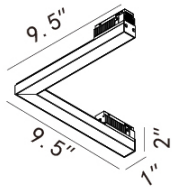

LISTING

ETL listing, CE listing

PHOTOMETRIC CURVES & FIXTURE DIMENSIONS

COCO-LBE-9410

*UNIT: CD

AT 3000K, 90CRI
3000K- 110° BEAM

COCO-LBE-9411

*UNIT: CD