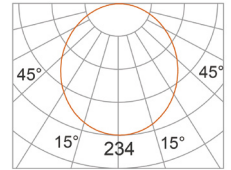

LISTING

ETL listing, CE listing

PHOTOMETRIC CURVES & FIXTURE DIMENSIONS

COCO-LBE-9410

*UNIT: CD

AT 3000K, 90CRI
3000K- 110° BEAM

COCO-LBE-9411

*UNIT: CD