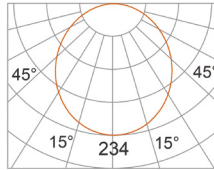

LISTING

ETL listing, CE listing

PHOTOMETRIC CURVES & FIXTURE DIMENSIONS

COCO-LBE-9410

*UNIT: CD

AT 3000K, 90CRI
3000K- 110° BEAM

COCO-LBE-9411

*UNIT: CD