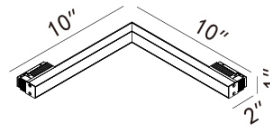

LISTING

ETL listing, CE listing

PHOTOMETRIC CURVES & FIXTURE DIMENSIONS

COCO-LBE-9410

*UNIT: CD

AT 3000K, 90CRI
3000K- 110° BEAM

COCO-LBE-9411

*UNIT: CD