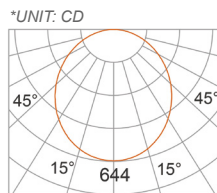

IP20 rated, dry location only.

LISTING

ETL listing, CE listing

PHOTOMETRIC CURVES & FIXTURE DIMENSIONS

COCO-LBE-9414

AT 3000K, 90CRI
3000K- 110° BEAM

COCO-LBE-9415

AT 3000K, 90CRI
3000K- 110° BEAM