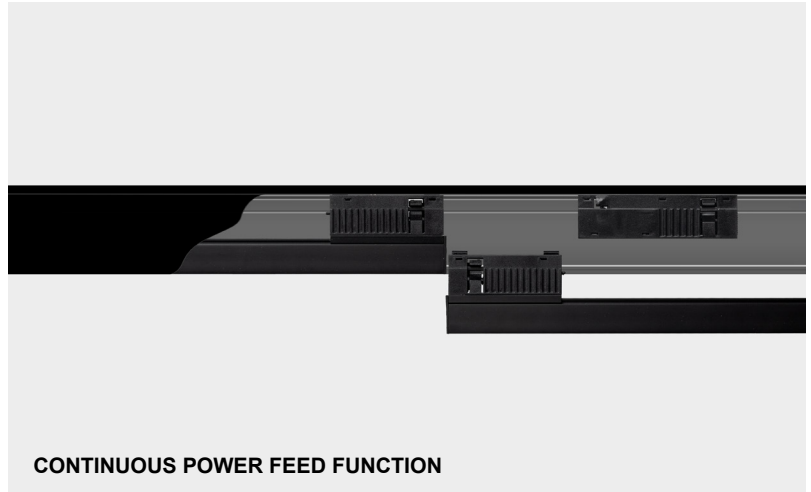

FIXTURE SPECIFICATION

LED CHIPS

Bridgelux 2835 LED

HOUSING

Aluminum body

WARRANTY

5 year warranty.

IP RATED

IP20 rated, dry location only.

LISTING

ETL listing, CE listing

PHOTOMETRIC CURVES & FIXTURE DIMENSIONS

COCO-LBE-9414

AT 3000K, 90CRI
3000K- 110° BEAM

COCO-LBE-9415

AT 3000K, 90CRI
3000K- 110° BEAM

COCO-LBE-9416

AT 3000K, 90CRI
3000K- 110° BEAM