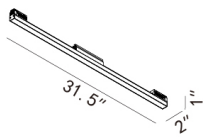

IP20 rated, dry location only.

LISTING

ETL listing, CE listing

PHOTOMETRIC CURVES & FIXTURE DIMENSIONS

COCO-LBE-9414

AT 3000K, 90CRI
3000K- 110° BEAM

COCO-LBE-9415

AT 3000K, 90CRI
3000K- 110° BEAM