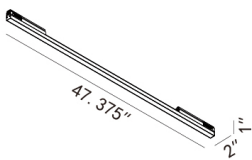

IP20 rated, dry location only.

LISTING

ETL listing, CE listing

PHOTOMETRIC CURVES & FIXTURE DIMENSIONS

COCO-LBE-9414

AT 3000K, 90CRI
3000K- 110° BEAM

COCO-LBE-9415

AT 3000K, 90CRI
3000K- 110° BEAM