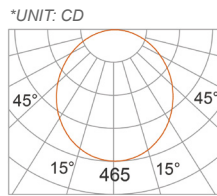

IP20 rated, dry location only.

LISTING

ETL listing, CE listing

PHOTOMETRIC CURVES & FIXTURE DIMENSIONS

COCO-LBE-9414

AT 3000K, 90CRI
3000K- 110° BEAM

COCO-LBE-9415

AT 3000K, 90CRI
3000K- 110° BEAM