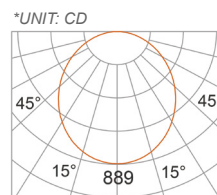

COCO-LBE-9416

AT 3000K, 90CRI
3000K- 110° BEAM