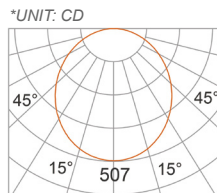

COCO-LBE-9475

AT 3000K, 90CRI
3000K- 110° BEAM