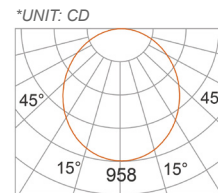

COCO-LBE-9476

AT 3000K, 90CRI
3000K- 110° BEAM