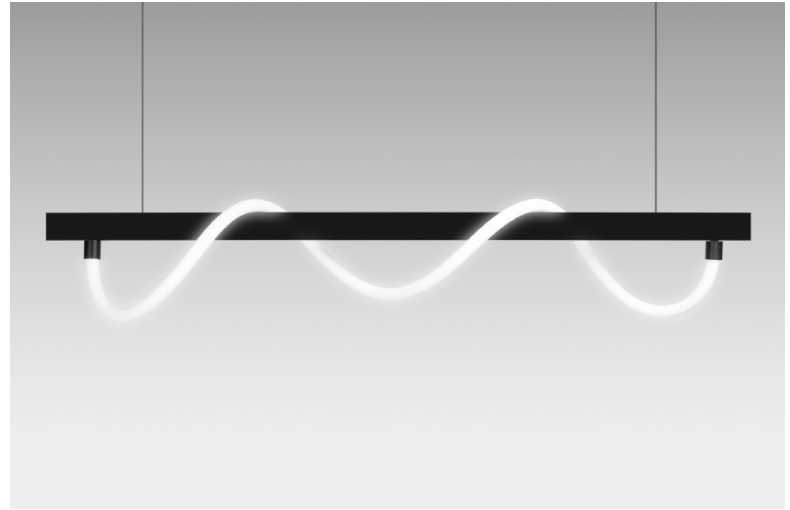

COMPOSITION SYSTEM

LANYARD

Flexible glowing LED rope decorative fixture

Project _____

Date _____

Type _____

ORDERING INFORMATION

| MODEL | CCT | FINISH | CRI | WATT | VOLT | DIMMING |
|---------------|-------------------------------------|----------------------|-----------|---------|------------|--------------------------|
| COCO-HTE-8038 | 27- 2700K 30- 3000K 35- 3500K | W- White B- Black | 90- 90CRI | 29- 29W | 48- 48V | D- 0-10V Dim DA- DALI |
| COCO-HTE-8038 | | | | | | |

LUMEN OUTPUT & WATTAGE (BASE ON 3000K)

| | COCO-HTE-8038 |
|-----------------|---------------|
| Wattage | 29 W |
| Delivered Lumen | 1271lm |

LUMEN MULTIPLIER

| | COCO-HTE-8038 | | |
|--------|---------------|-------|-------|
| CCT | 2700k | 3000k | 3500k |
| Factor | 0.95 | 1 | 1.01 |

FIXTURE SPECIFICATION

LED CHIPS

Bright Lighting SMD2835

HOUSING

Silicone body with track adapter ends, nominal 78" O.A.L.

WARRANTY

5 year warranty.

IP RATED