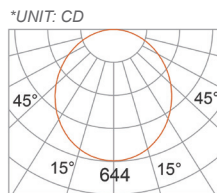

IP20 rated, dry location only.

LISTING

ETL listing, CE listing

PHOTOMETRIC CURVES & FIXTURE DIMENSIONS

COCO-LBE-9414

AT 3000K, 90CRI
3000K- 110° BEAM

COCO-LBE-9415

AT 3000K, 90CRI
3000K- 110° BEAM