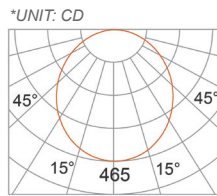

IP20 rated, dry location only.

LISTING

ETL listing, CE listing

PHOTOMETRIC CURVES & FIXTURE DIMENSIONS

COCO-LBE-9414

AT 3000K, 90CRI
3000K- 110° BEAM

COCO-LBE-9415

AT 3000K, 90CRI
3000K- 110° BEAM