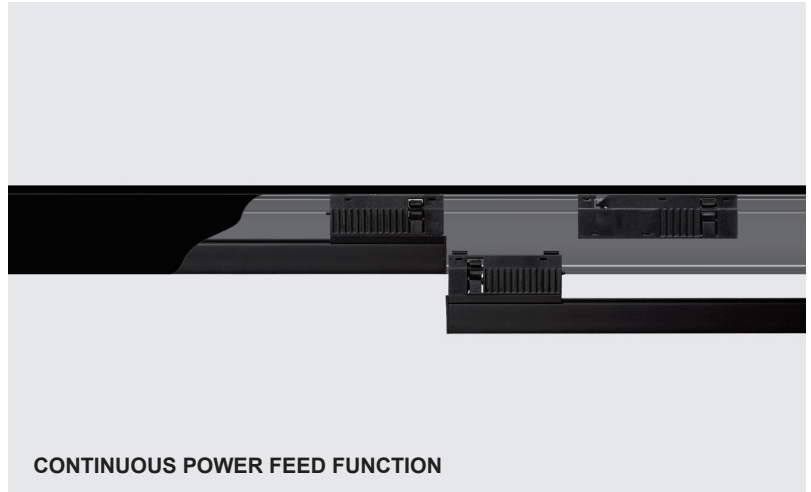

FIXTURE SPECIFICATION

LED CHIPS

Bridgelux 2835 LED

HOUSING

Aluminum body

WARRANTY

5 year warranty.

IP RATED

IP20 rated, dry location only.

LISTING

ETL listing, CE listing

PHOTOMETRIC CURVES & FIXTURE DIMENSIONS

COCO-LBE-9414

AT 3000K, 90CRI
3000K- 110° BEAM

COCO-LBE-9415

AT 3000K, 90CRI
3000K- 110° BEAM

COCO-LBE-9416

AT 3000K, 90CRI
3000K- 110° BEAM