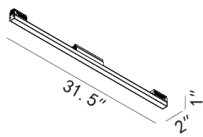

IP20 rated, dry location only.

LISTING

ETL listing, CE listing

PHOTOMETRIC CURVES & FIXTURE DIMENSIONS

COCO-LBE-9414

AT 3000K, 90CRI
3000K- 110° BEAM

COCO-LBE-9415

AT 3000K, 90CRI
3000K- 110° BEAM