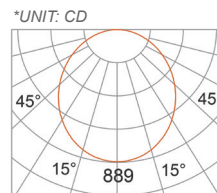

COCO-LBE-9416

AT 3000K, 90CRI
3000K- 110° BEAM