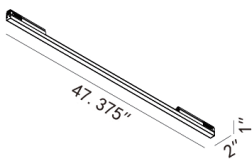

IP20 rated, dry location only.

LISTING

ETL listing, CE listing

PHOTOMETRIC CURVES & FIXTURE DIMENSIONS

COCO-LBE-9414

AT 3000K, 90CRI
3000K- 110° BEAM

COCO-LBE-9415

AT 3000K, 90CRI
3000K- 110° BEAM