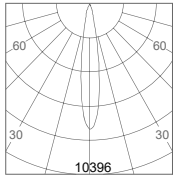

*UNIT: CD

AT 3000K, 90CRI
3000K- 15° BEAM