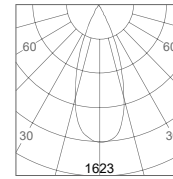

## PHOTOMETRIC CURVES

### CUA-5

\*UNIT: CD

AT 3000K, 90CRI  
3000K- 15° BEAM

3000K- 30° BEAM

3000K- 40° BEAM