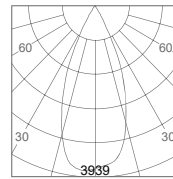

## PHOTOMETRIC CURVES

### CUA-15

\*UNIT: CD

AT 3000K, 90CRI  
3000K- 15° BEAM

3000K- 30° BEAM

3000K- 40° BEAM