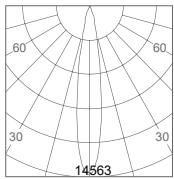

*UNIT: CD

AT 3000K, 90CRI
3000K- 15° BEAM