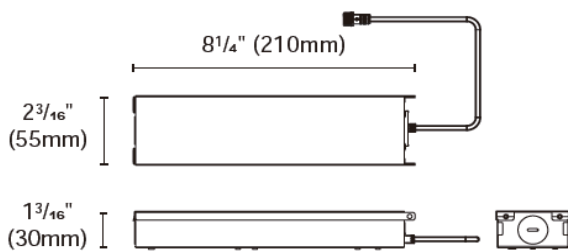

## DRIVER BOX

CUB-ACCG-20A

Inside: L  $7\frac{7}{8}$ " (200mm) X W  $2\frac{1}{16}$ " (53mm) X H  $1\frac{1}{16}$ " (27mm)