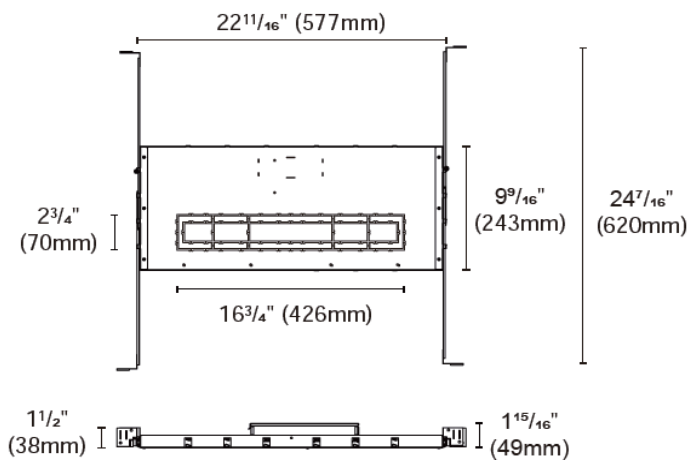

## FIXTURE DIMENSIONS

## DRIVER BOX

CUB-ACCG-20A

Inside: L  $7\frac{7}{8}$ " (200mm) X W  $2\frac{1}{16}$ " (53mm) X H  $1\frac{1}{16}$ " (27mm)