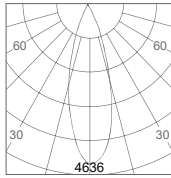

3000K- 30° BEAM