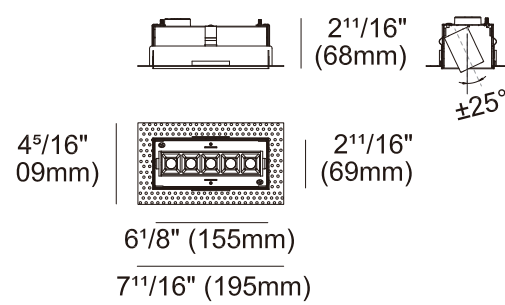

CUA-5-SF

SPACKLE FLANGE