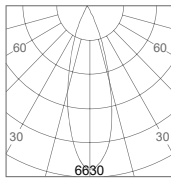

3000K- 30° BEAM