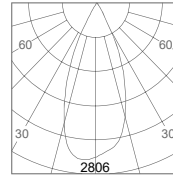

## PHOTOMETRIC CURVES

### CUA-10

\*UNIT: CD

AT 3000K, 90CRI  
3000K- 15° BEAM

3000K- 30° BEAM

3000K- 40° BEAM