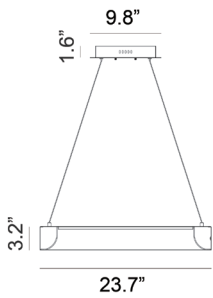

FIXTURE SPECIFICATION

LED CHIPS

Samsung LED

HOUSING

Aluminum body

WARRANTY

5 year warranty.

IP RATED

IP20 rated, dry location only.

LISTING

ETL listing, CE listing

FIXTURE DIMENSION

SSQ-24