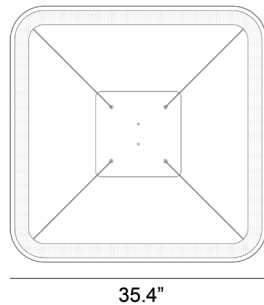

FIXTURE SPECIFICATION

LED CHIPS

Samsung LED

HOUSING

Aluminum body

WARRANTY

5 year warranty.

IP RATED

IP20 rated, dry location only.

LISTING

ETL listing, CE listing

FIXTURE DIMENSION

SSQ-24

*UNIT: CD

AT 3000K, 90CRI

SSQ-36

*UNIT: CD

AT 3000K, 90CRI