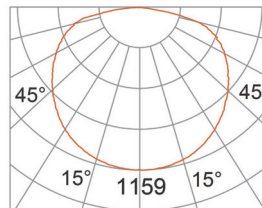

FIXTURE SPECIFICATION

LED CHIPS

Samsung LED

HOUSING

Aluminum body

WARRANTY

5 year warranty.

IP RATED

IP20 rated, dry location only.

LISTING

ETL listing, CE listing

FIXTURE DIMENSION

SSQ-24

*UNIT: CD

AT 3000K, 90CRI

SSQ-36

*UNIT: CD

AT 3000K, 90CRI