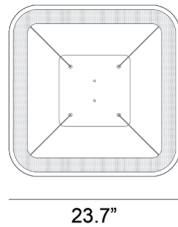

5 year warranty.

IP RATED

IP20 rated, dry location only.

LISTING

ETL listing, CE listing

FIXTURE DIMENSION

SSQ-24

*UNIT: CD