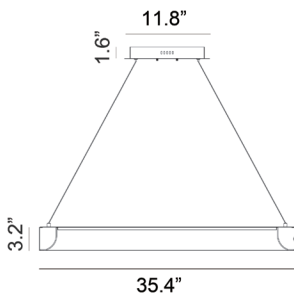

FIXTURE SPECIFICATION

LED CHIPS

Samsung LED

HOUSING

Aluminum body

WARRANTY

5 year warranty.

IP RATED

IP20 rated, dry location only.

LISTING

ETL listing, CE listing

FIXTURE DIMENSION

SSQ-24

*UNIT: CD

AT 3000K, 90CRI

SSQ-36

*UNIT: CD

AT 3000K, 90CRI