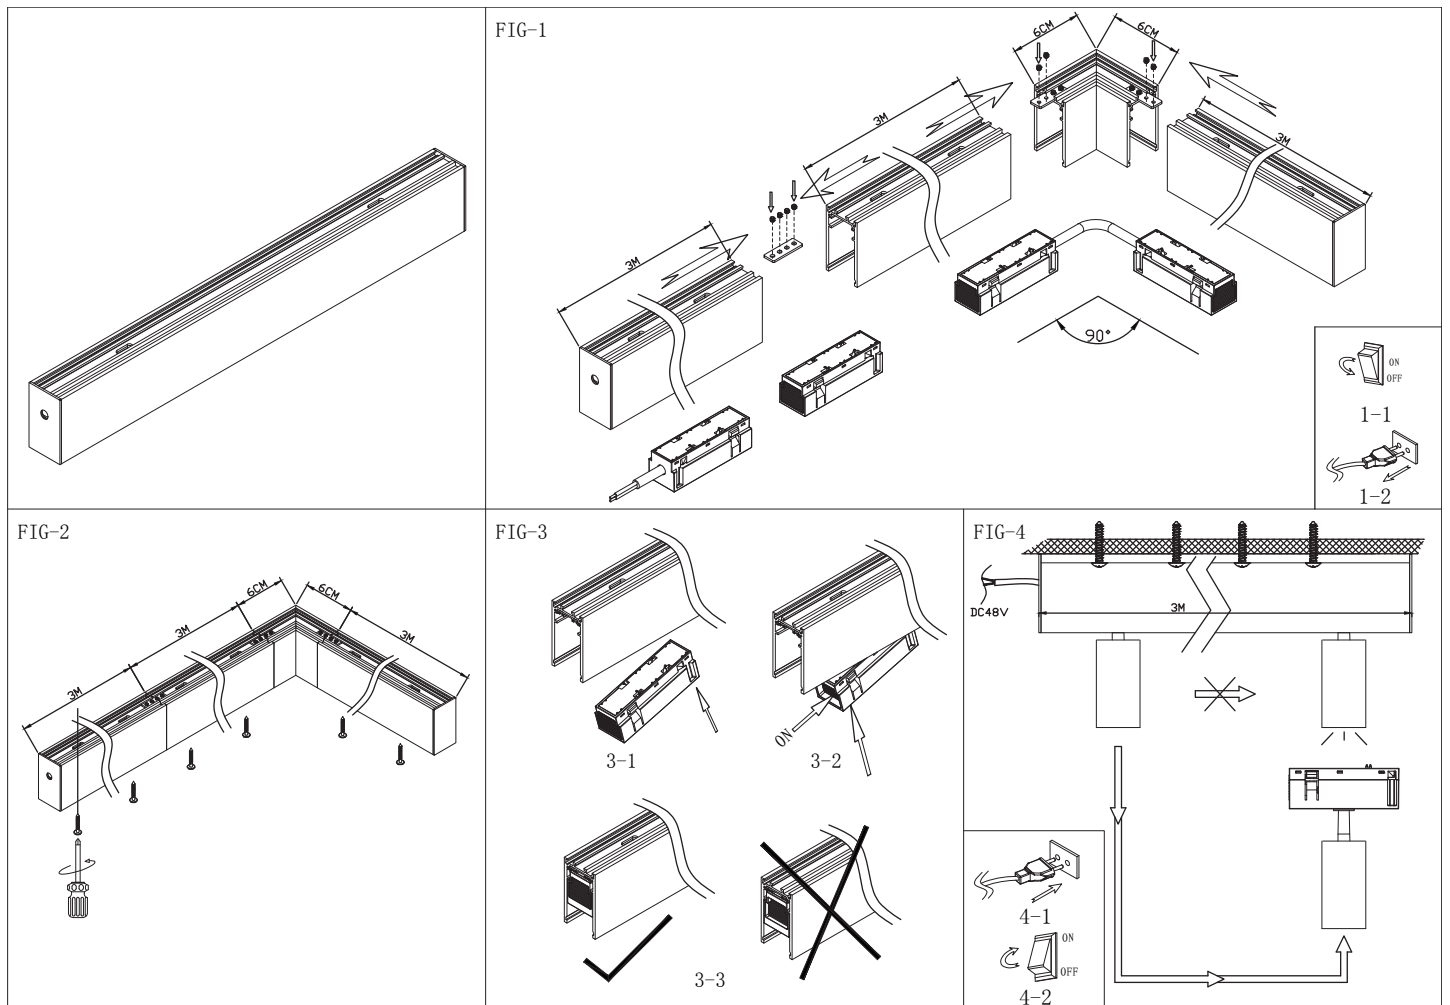

## Recessed Track System Installation Instruction

## Surface Mounted Track System Installation Instruction

MODEL

COCO-AT-600S