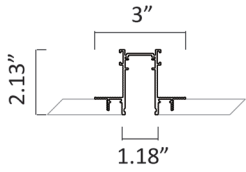

Recessed Track System Installation Instruction

MODEL

COCO-AT-600R