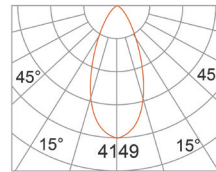

IP20 rated, dry location only.

LISTING

ETL listing, CE listing

PHOTOMETRIC CURVES

COCO-HTE-9636B-00

*UNIT: CD

AT 3000K, 90CRI
3000K- 21° BEAM

3000K- 33° BEAM