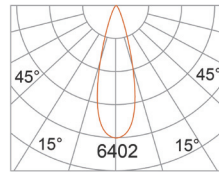

IP20 rated, dry location only.

LISTING

ETL listing, CE listing

PHOTOMETRIC CURVES

COCO-HTE-9636B-00

*UNIT: CD

AT 3000K, 90CRI
3000K- 21° BEAM

3000K- 33° BEAM