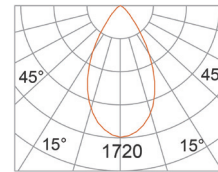

IP20 rated, dry location only.

LISTING

ETL listing, CE listing

PHOTOMETRIC CURVES

COCO-HTE-9636B-00

*UNIT: CD

AT 3000K, 90CRI
3000K- 21° BEAM

3000K- 33° BEAM