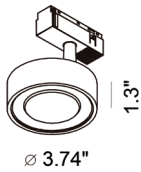

FIXTURE SPECIFICATION

LED CHIPS

Samsung LED

HOUSING

Aluminum body

MECHANICAL

Fixture have 40 degree tilt angle and 365 degree rotation angle.

WARRANTY

5 year warranty.

IP RATED

IP20 rated, dry location only.

LISTING

ETL listing, CE listing

PHOTOMETRIC CURVES

COCO-HTE-8000