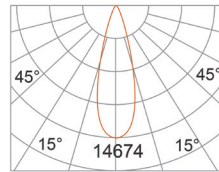

FIXTURE SPECIFICATION

LED CHIPS

Samsung LED

HOUSING

Aluminum body

MECHANICAL

Fixture have 40 degree tilt angle and 365 degree rotation angle.

WARRANTY

AT 3000K, 90CRI
3000K- 13° BEAM

3000K- 24° BEAM

3000K- 41° BEAM