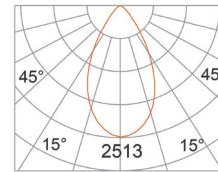

FIXTURE SPECIFICATION

LED CHIPS

Samsung LED

HOUSING

Aluminum body

MECHANICAL

Fixture have 40 degree tilt angle and 365 degree rotation angle.

WARRANTY

AT 3000K, 90CRI
3000K- 13° BEAM

3000K- 24° BEAM

3000K- 41° BEAM